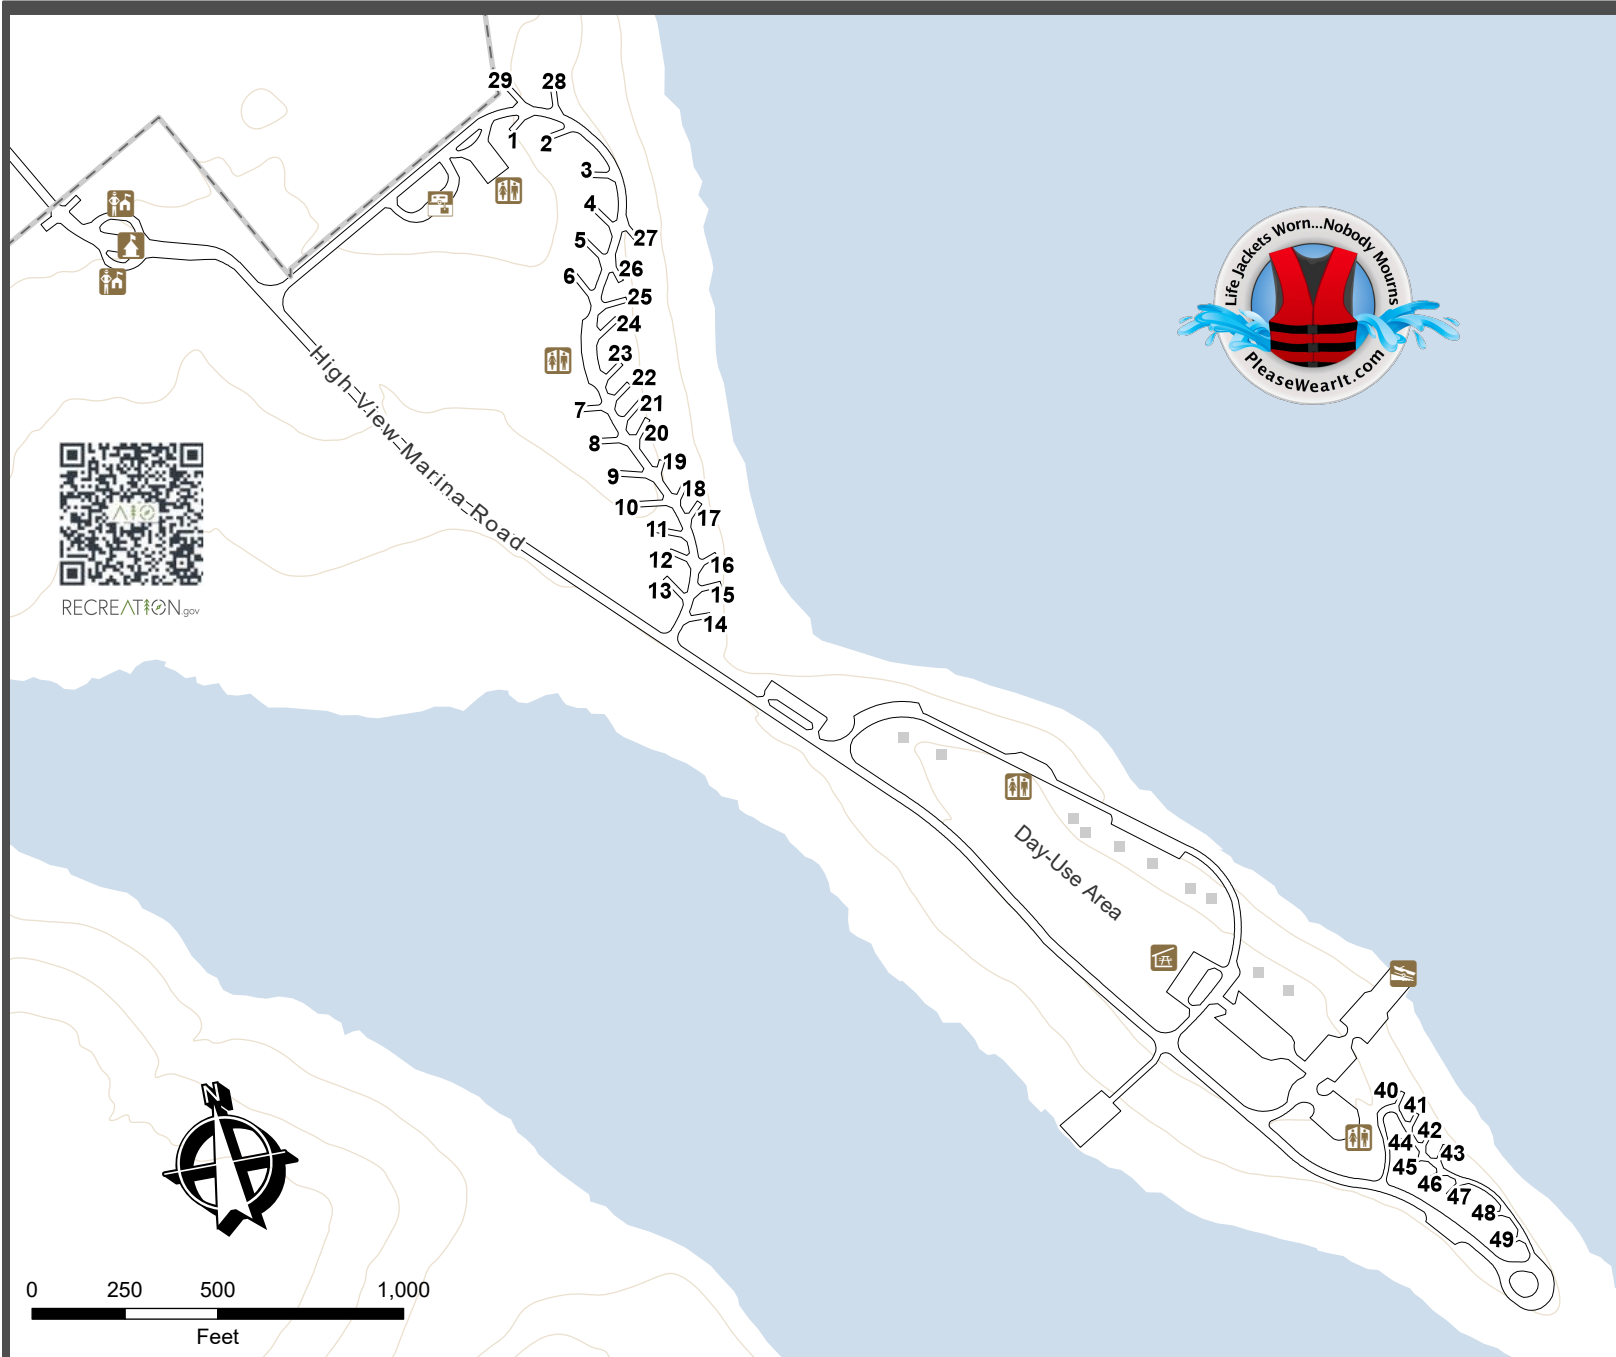

US Army Corps
of Engineers®

High View Park

Bardwell Lake

U.S. ARMY

LEGEND

- Gatehouse
- Restroom
- Park Host
- Dumpstation
- Group Day Use Pavilion
- Boat Ramp

Site utilities include electric and water only. Sewer not available

Night Exit: 10:00pm - 6:00am
No Reentry allowed during this time.

Bardwell Lake Headquarters
(972) 875-5711
www.swf-wc.usace.army.mil/bardwell

Ellis County
Police/Fire/Medical
Non-emergency: (972) 937-6060